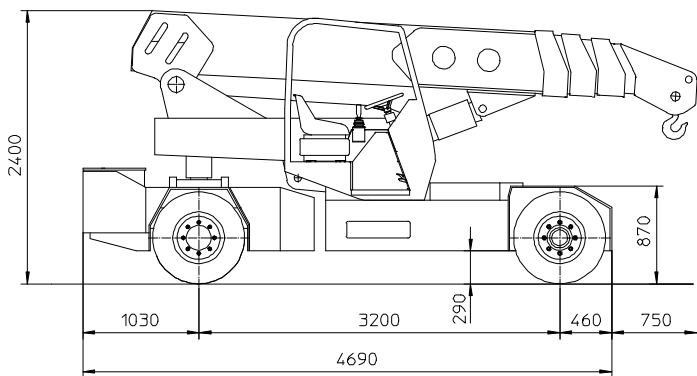

Valla

S.p.A.

Via Piacenza, 45 - 29010 Calendasco - Piacenza - ITALIA
Tel. 0039 0523 762025 - 762004 - Fax 0039 0523 760531
Internet: www.valla.com - email: info@valla.com