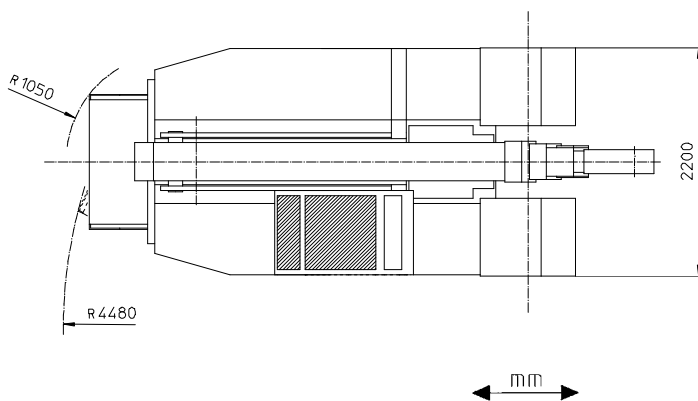

Valla

S.p.A.

Via Piacenza, 45 - 29010 Calendasco - Piacenza - ITALIA
Tel. 0039 0523 762025 - 762004 - Fax 0039 0523 760531
Internet: www.valla.com - email: info@valla.com