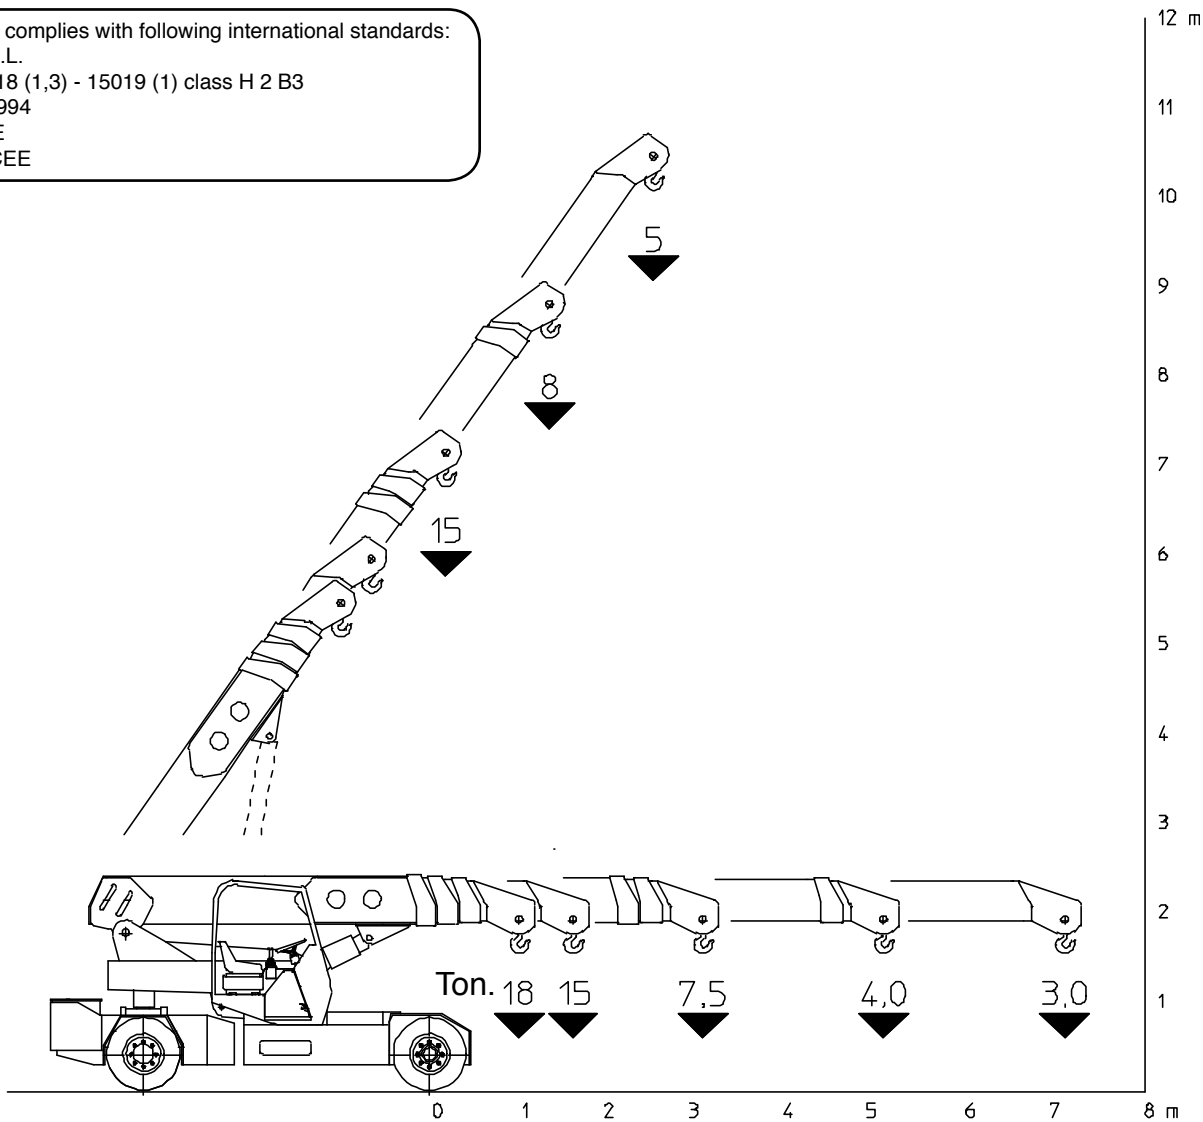

The crane complies with following international standards:

- I.S.P.E.S.L.
- DIN 15018 (1,3) - 15019 (1) class H 2 B3
- ANSI - 1994
- 98/37/CE
- 89/336/CEE

VALLA MODEL 180 E