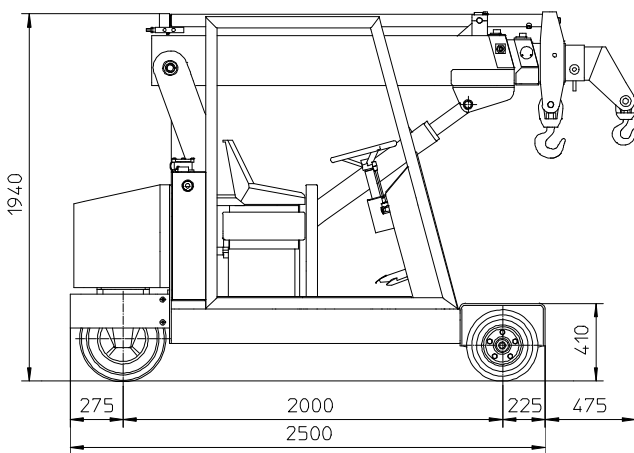

mm

Valla S.p.A.

Via Piacenza, 45 - 29010 Calendasco - Piacenza - ITALIA
Tel. 0039 0523 762025 - 762004 - Fax 0039 0523 760531
Internet: www.valla.com - email: info@valla.com