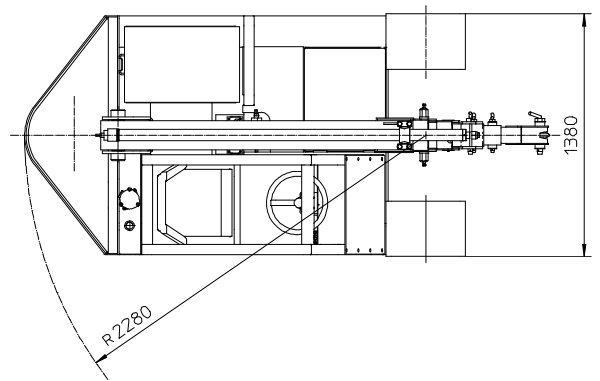

mm

Valla S.p.A.

Via Piacenza, 45 - 29010 Calendasco - Piacenza - ITALIA
Tel. 0039 0523 762025 - 762004 - Fax 0039 0523 760531
Internet: www.valla.com - email: info@valla.com