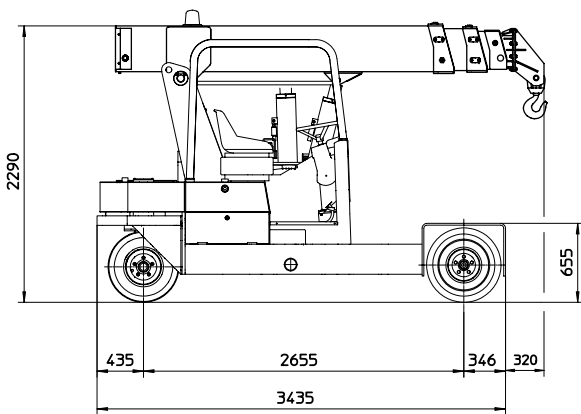

Valla S.p.A.

Via Piacenza, 45 - 29010 Calendasco - Piacenza - ITALIA
Tel. 0039 0523 762025 - 762004 - Fax 0039 0523 760531
Internet: www.valla.com - email: info@valla.com